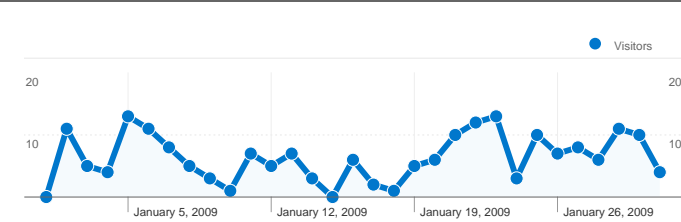

Site Usage

240 Visits

38.33% Bounce Rate

947 Pageviews

00:04:53 Avg. Time on Site

3.95 Pages/Visit

41.25% % New Visits

Visitors Overview

113 people visited this site

 **240 Visits**

 **113 Absolute Unique Visitors**

 **947 Pageviews**

 **3.95 Average Pageviews**

 **00:04:53 Time on Site**

 **38.33% Bounce Rate**

 **41.25% New Visits**

Site Usage

Visits 240 % of Site Total: 100.00%	Pages/Visit 3.95 Site Avg: 3.95 (0.00%)	Avg. Time on Site 00:04:53 Site Avg: 00:04:53 (0.00%)	% New Visits 41.25% Site Avg: 41.25% (0.00%)	Bounce Rate 38.33% Site Avg: 38.33% (0.00%)	
Country/Territory	Visits	Pages/Visit	Avg. Time on Site	% New Visits	Bounce Rate
United States	236	3.94	00:04:49	40.68%	38.56%
Kenya	3	4.67	00:10:40	66.67%	33.33%
Ireland	1	2.00	00:00:27	100.00%	0.00%

1 - 3 of 3

Pages on this site were viewed a total of 947 times

947 Pageviews

709 Unique Views

38.33% Bounce Rate

Top Content

Pages	Pageviews	% Pageviews
/	266	28.09%
/index.html	95	10.03%
/leaderboard.html	78	8.24%
/gallery.html	53	5.60%
/membership.html	50	5.28%