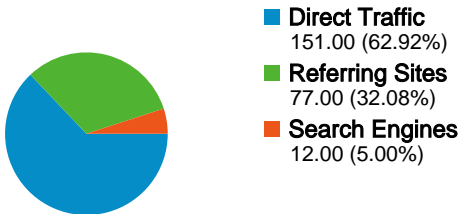

Traffic Sources Overview

Content Overview

Pages	Pageviews	% Pageviews
/	266	28.09%
/index.html	95	10.03%
/leaderboard.html	78	8.24%
/gallery.html	53	5.60%
/membership.html	50	5.28%