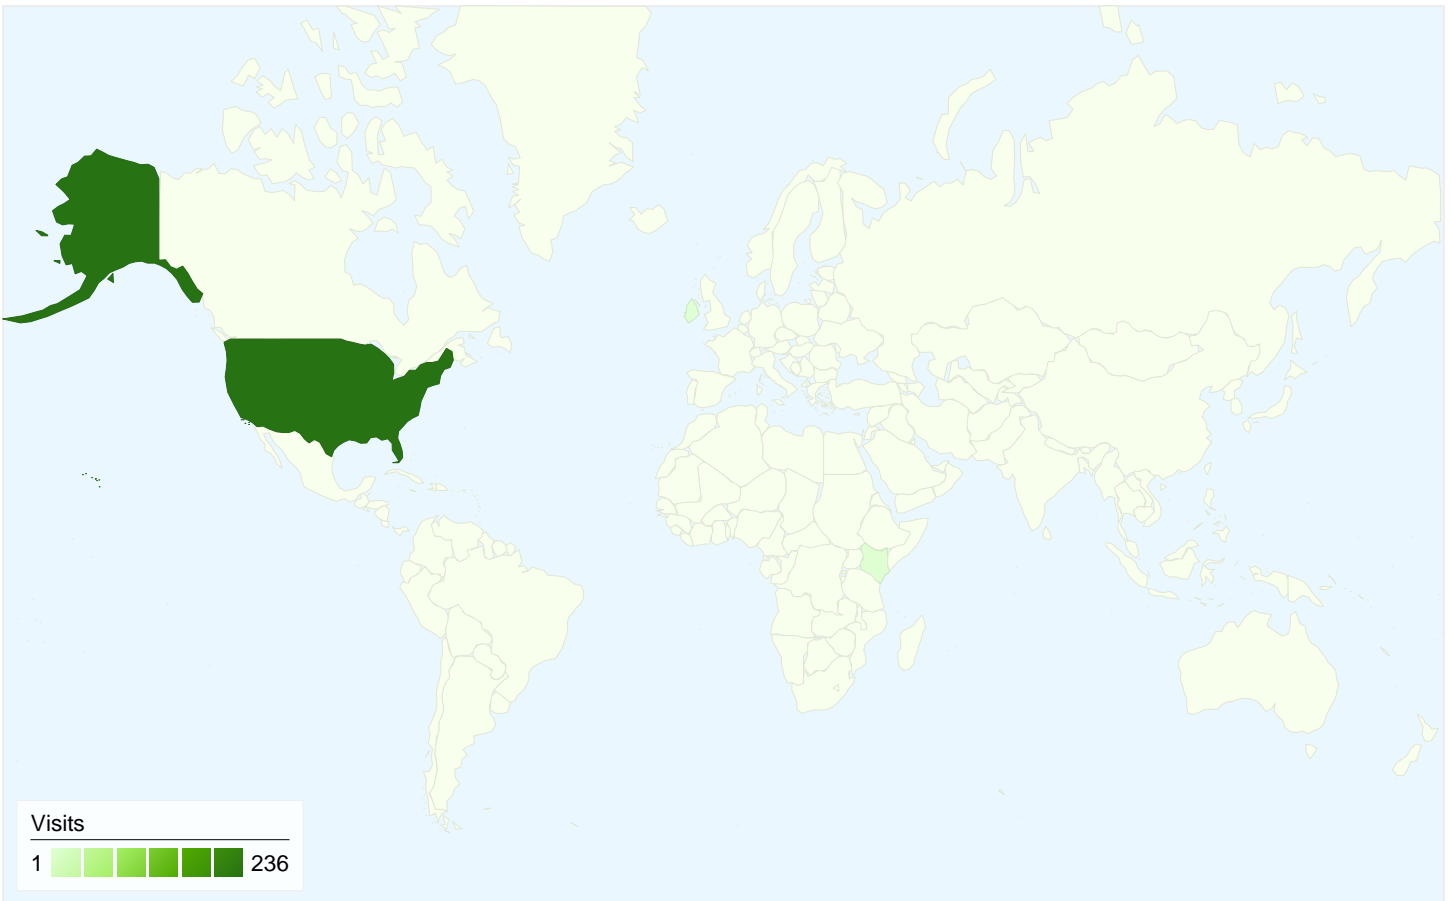

240 visits came from 3 countries/territories

Site Usage

Visits 240 % of Site Total: 100.00%	Pages/Visit 3.95 Site Avg: 3.95 (0.00%)	Avg. Time on Site 00:04:53 Site Avg: 00:04:53 (0.00%)	% New Visits 41.25% Site Avg: 41.25% (0.00%)	Bounce Rate 38.33% Site Avg: 38.33% (0.00%)	
Country/Territory	Visits	Pages/Visit	Avg. Time on Site	% New Visits	Bounce Rate
United States	236	3.94	00:04:49	40.68%	38.56%
Kenya	3	4.67	00:10:40	66.67%	33.33%
Ireland	1	2.00	00:00:27	100.00%	0.00%

1 - 3 of 3