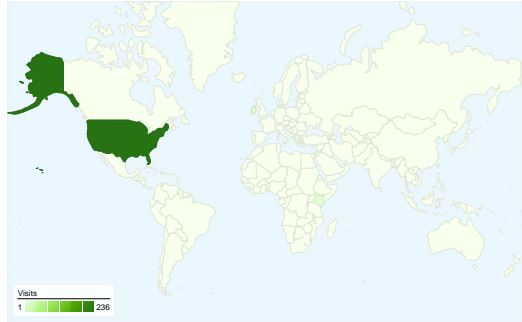

Site Usage

240 Visits

38.33% Bounce Rate

947 Pageviews

00:04:53 Avg. Time on Site

3.95 Pages/Visit

41.25% % New Visits

Visitors Overview

Visitors
113

Map Overlay world

Traffic Sources Overview

Content Overview

Pages	Pageviews	% Pageviews
/	266	28.09%
/index.html	95	10.03%
/leaderboard.html	78	8.24%
/gallery.html	53	5.60%
/membership.html	50	5.28%

Top Traffic Sources

Sources	Visits	% visits
(direct) ((none))	151	62.92%
us.mc585.mail.yahoo.com	17	7.08%
google (organic)	12	5.00%
webmail.att.net (referral)	6	2.50%
app.icontact.com (referral)	4	1.67%

Site Usage

Visits 240 % of Site Total: 100.00%	Pages/Visit 3.95 Site Avg: 3.95 (0.00%)	Avg. Time on Site 00:04:53 Site Avg: 00:04:53 (0.00%)	% New Visits 41.25% Site Avg: 41.25% (0.00%)	Bounce Rate 38.33% Site Avg: 38.33% (0.00%)	
Country/Territory	Visits	Pages/Visit	Avg. Time on Site	% New Visits	Bounce Rate
United States	236	3.94	00:04:49	40.68%	38.56%
Kenya	3	4.67	00:10:40	66.67%	33.33%
Ireland	1	2.00	00:00:27	100.00%	0.00%