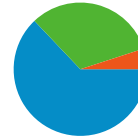

Technical Profile

Browser	Visits	% visits	Connection Speed	Visits	% visits
Internet Explorer	137	57.08%	Unknown	89	37.08%
Firefox	98	40.83%	Cable	85	35.42%
Safari	4	1.67%	DSL	47	19.58%
Opera	1	0.42%	T1	19	7.92%

All traffic sources sent a total of 240 visits

62.92% Direct Traffic

32.08% Referring Sites

5.00% Search Engines

- Direct Traffic
151.00 (62.92%)
- Referring Sites
77.00 (32.08%)
- Search Engines
12.00 (5.00%)